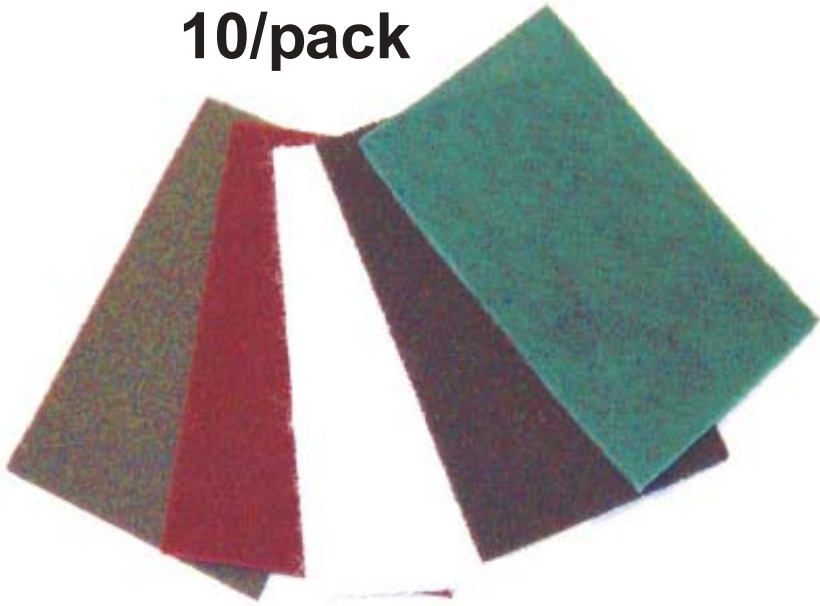

# Non Woven 6"x 9" Hand Pads

10/pack

**Black** "coarse"  
**Green** "scour"  
**Maroon** "fine"  
**Gray** "very fine"  
**White** "polishing"

## Abrasive Sponges

**Blocks**

**HighFlex**

**2 Side Pads**

**Hand Sanding  
Wet or Dry**